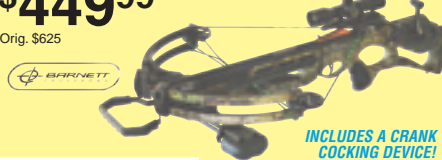

AFTER 3 PM **$479.99**

INCLUDES A CRANK COCKING DEVICE! A $125 VALUE!

SAVE $45
$49.99
Orig. $95

16" WARRIOR PRO LADDER
• Padded seat cushion.
• Armrests.