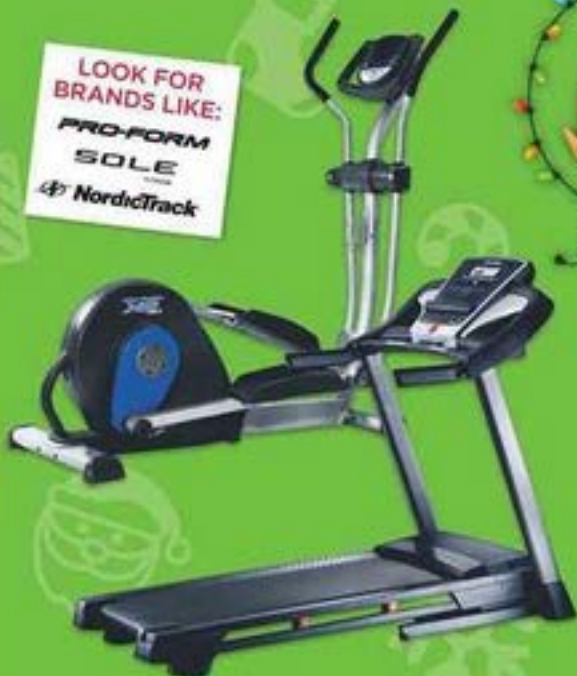

Valid Sat., 11/29 7am to 1pm.

**LOOK FOR
BRANDS LIKE:**

**PRO-FORM
SOLE
NordicTrack**

60% OFF¹ TREADMILLS,
ELLIPTICALS AND
EXERCISE BIKES
Valid 11/29 7am - 1pm

60% OFF¹

**SIDE-BY-SIDE
REFRIGERATORS**

Valid 11/29 7am - 1pm