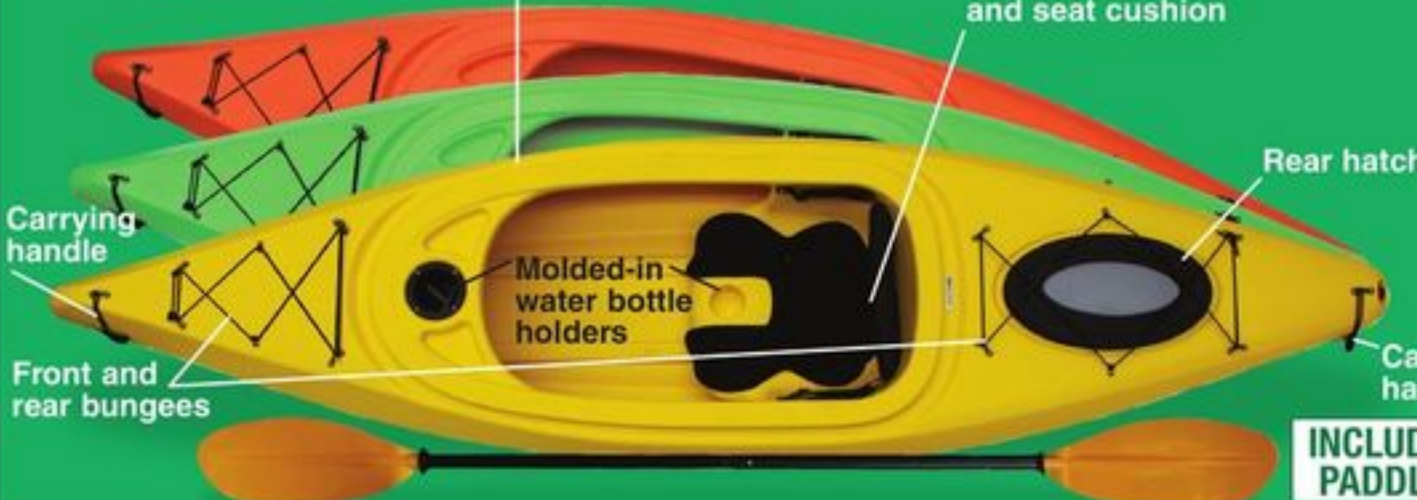

Carrying handle

Front and rear bungees

Molded-in water bottle holders

Rear hatch

Carrying handle

INCLUDES PADDLE!

REG. PRICE $239

$149 each

Sale Price $169.00
-Mail-In Rebate $20.00
Your Final Price $149.00

10'4" Kayak

- 300 lb. weight capacity
- 32" W x 13" H x 10'4" L, 45 lbs.
- Assorted colors 279-5812-5814

GET AN EARLY START ON YOUR SHOPPING PLANS!
Check out our product location map on Menards.com!

ALL ITEMS WHILE SUPPLIES LAST. NO RAIN CHECKS OR PRICE ADJUSTMENTS. CLOSED THANKSGIVING DAY.