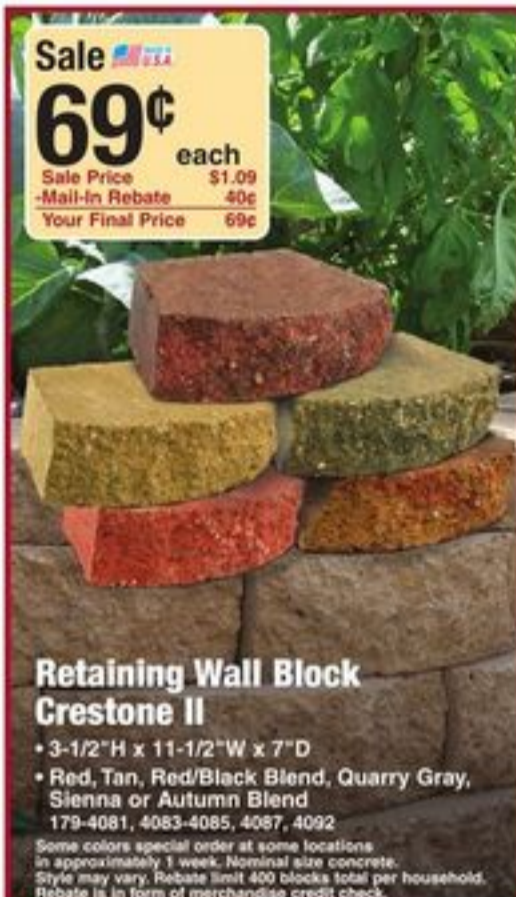

Sale
69¢ each

Retaining Wall Block Crestone II
• 3-1/2"H x 11-1/2"W x 7"D
• Red, Tan, Red/Black Blend, Quarry Gray, Sienna or Autumn Blend
179-4081, 4083-4085, 4087, 4092
Some colors special order at some locations in approximately 1 week. Nominal size concrete. Style may vary. Rebate limit 400 blocks total per household. Rebate is in form of merchandise credit check.

SMART ELECTRICIAN

Sale
79¢ each

16-2 6' Indoor Extension Cord
• 3-outlet
• Brown, White or Green
370-2004, 2017, 2018

Sale
$9⁹⁹ each

Harrison 5 Piece Window Treatment Set 55" x 84"
• Set includes two panels, one valance and two rope tie backs
• Blackout and energy efficient panels
• Assorted colors 789-0002
Size is approximate.