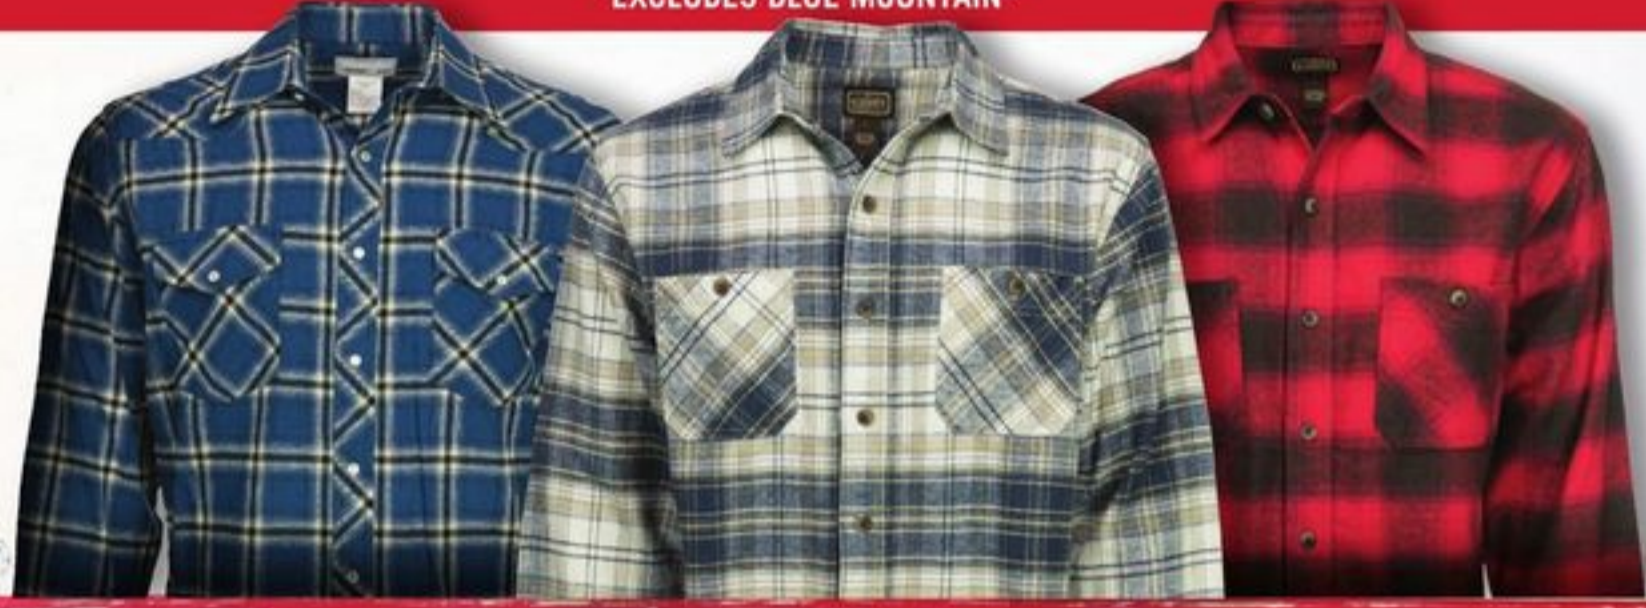

SAVE \$5 SPECIAL BUY

\$9.99 KIDS' PVC BOOTS
Styles TSC2412697P & TSC2412696P
WHILE SUPPLIES LAST • NO RAIN CHECKS
NO OTHER DISCOUNTS APPLY

20% OFF

MEN'S & WOMEN'S FLANNEL SHIRTS*
EXCLUDES BLUE MOUNTAIN®

20% OFF