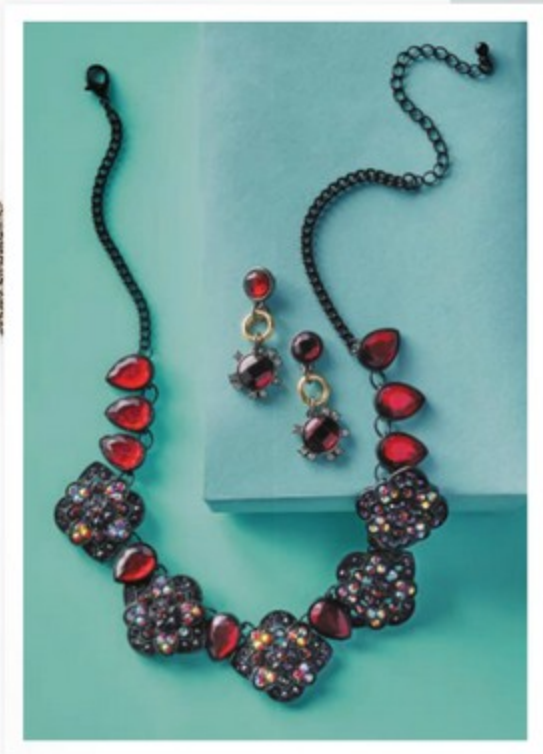

**DOORBUSTER**  
FLORAL NECKLACES  
WITH GARNET  
Reg. 26.00, Sale 7.99  
Earrings, reg. 12.00, Sale 7.99  
SAT/SUN Buy One,  
Get One 50% off

**DOORBUSTER**  
MIXED METAL-TONE  
NECKLACE  
Reg. 24.00, Sale 7.99  
SAT/SUN Buy One,  
Get One 50% off