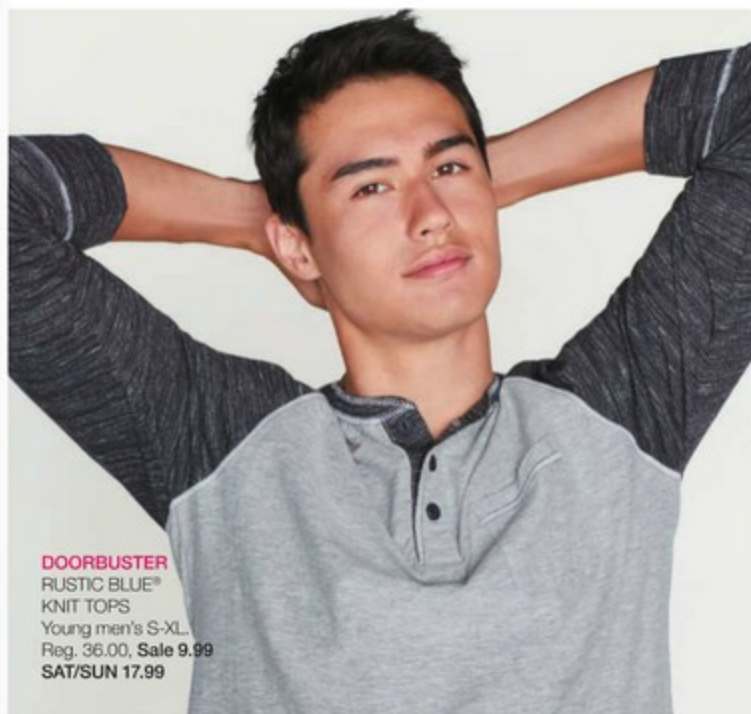

DOORBUSTER
RUSTIC BLUE® FLANNEL
WOVEN SHIRTS
Young men's S-XL
Reg. 40.00, Sale 9.99
SAT/SUN 19.99

DOORBUSTER
9.99
YOUNG MEN'S SPALDING®
& RUSTIC BLUE®

DOORBUSTER
RUSTIC BLUE®
KNIT TOPS
Young men's S-XL
Reg. 36.00, Sale 9.99
SAT/SUN 17.99