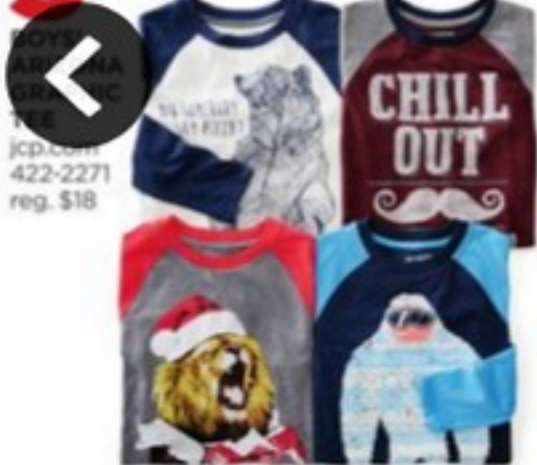

60% OFF KIDS' ARIZONA APPAREL

SELECT STYLES including boys' husky & girls' plus sizes $4.49-$17.99 reg. $12-$46

WHILE THEY LAST!

5.99

jcp.com
422-2271
reg. $18