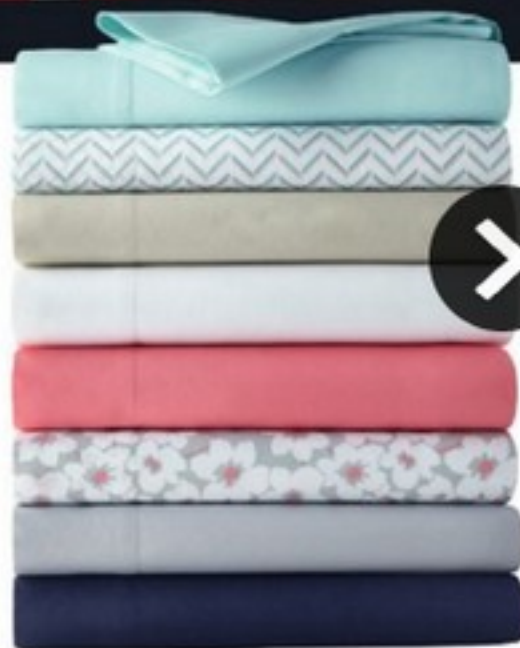

JCPENNEY HOME 300TC
EASY CARE SOLID OR
PRINT TWIN SHEET SET
jcp.com 723-1418, 723-3084
reg. \$50

70% OFF
ALL OTHER SIZES

WHILE THEY LAST!
9⁹⁹

HOME EXPRESSIONS
200TC COTTON-RICH
TWIN SHEET SET
jcp.com 723-2017
reg. \$35