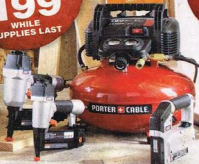

**$500
VALUE**
IF PURCHASED
SEPARATELY

**SPECIAL
BUY**

**YOUR
CHOICE**
$199
WHILE
SUPPLIES LAST

**$400
VALUE**
IF PURCHASED
SEPARATELY

**SPECIAL
BUY**

**YOUR
CHOICE**
$19⁸⁸