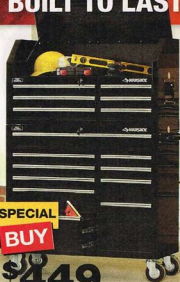

Tools not included

BUILT TO LAST

find more at homedepot.com/giftcenter

SPECIAL BUY

$449

WAS $498
WHILE SUPPLIES LAST
EXCLUSIVE HUSKY 41" 16-DRAWER STEEL TOOL CHEST
• 24,954 cu. in. storage capacity
(1000044440)