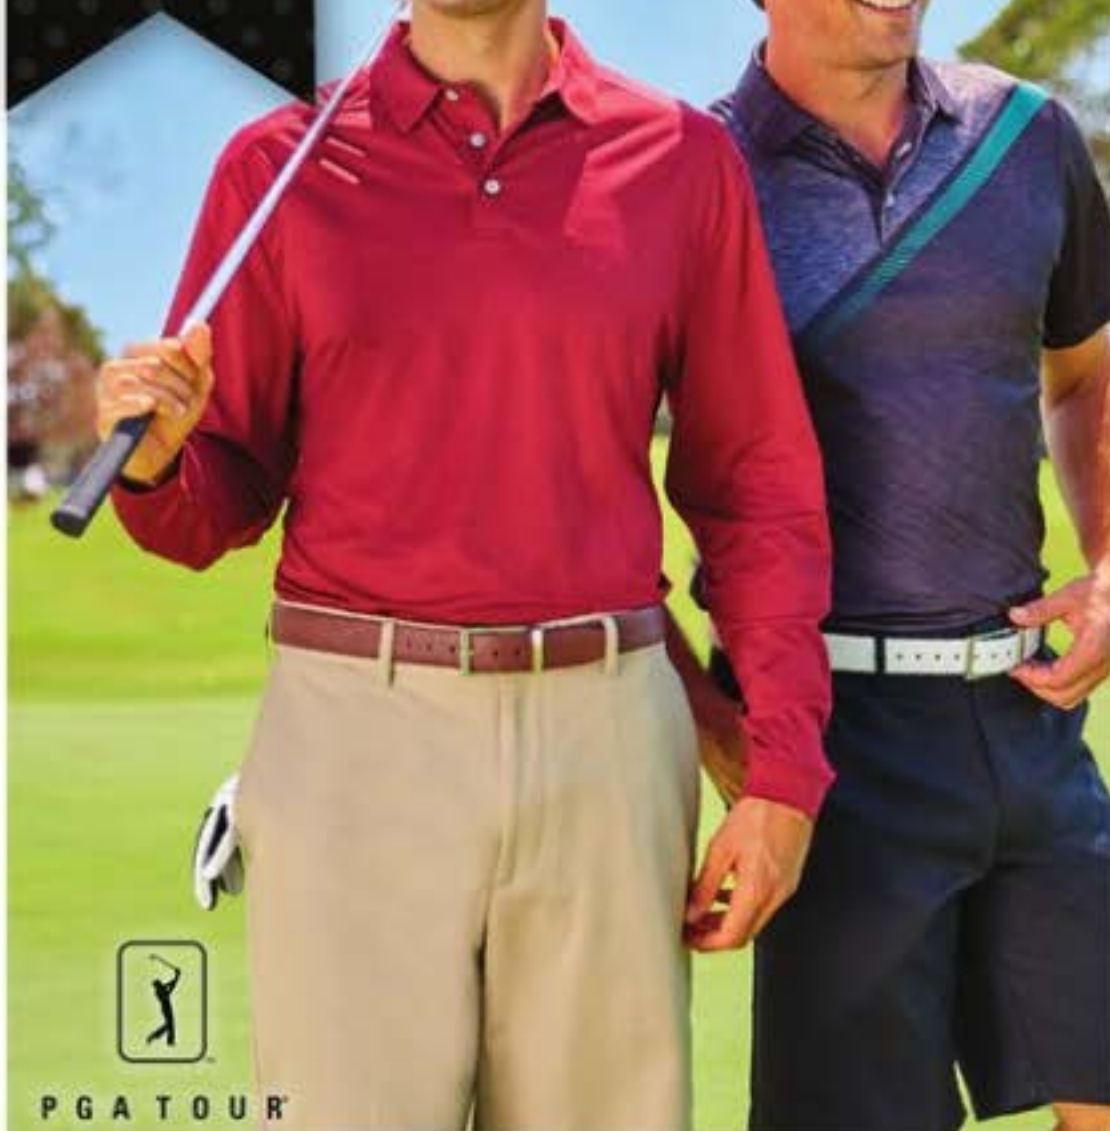

50% OFF
PGA TOUR®
Golf Apparel
for Men
Reg. $50-$75

PGA TOUR

**PRICE
BREAK**
LIMITED TIME!

12⁹⁹

GOLF AMERICA®
Performance
Polos for Men
Reg. $30-$38

16⁹⁹

GOLF AMERICA®
Shorts for Men
Reg. $38-$42