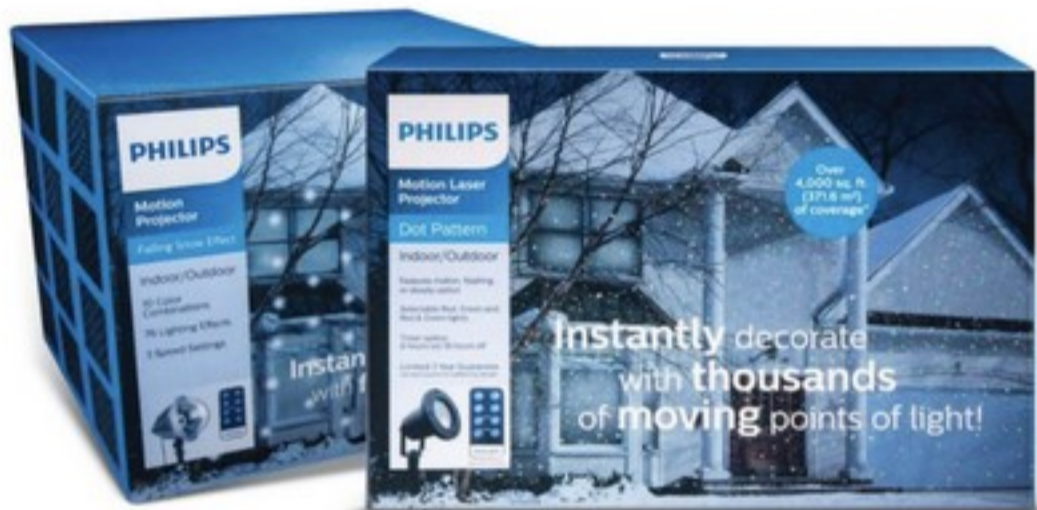

**DOORBUSTER!**

**49<sup>99</sup>**

Save **\$100**

Sale Reg. 149.99

**AeroBed One-Touch Comfort queen double-high air mattress** with built-in pump and pump control wand. Quantities limited; no rain checks.

# Early Access Today Only!

Get these Black Friday deals today only, in stores and at Target.com

**\$25** | **\$30**

**Save 9.99**

**Save 9.99**

Reg. 34.99, snowflake Reg. 39.99, red & green laser

**Sale** Philips projector with remote Multicolored LED falling snowflake or red and green laser with motion, steady and flashing options.