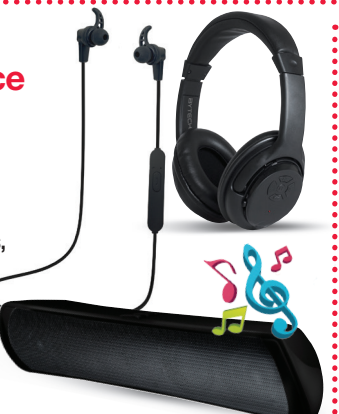

9.99
Reg. $39.99
OVER 60% OFF

SanDisk Ultra™ PLUS SDHC™/microSDHC™ Memory Cards

16GB Reg. $29.99 **SAVE $25** $4.99
64GB Reg. $59.99 **SAVE $45** $14.99
128GB Reg. $79.99 **SAVE $50** $29.99

SanDisk
Western Digital brand

Your Choice $8

Bluetooth® Earbuds, Headphones & Speaker
806-555
280-463
393-339
Reg. $29.99 each
SAVE $21.99
Selection varies by location.

69.99
Reg. $139.99
50% OFF

WD My Passport® Ultra External USB 3.0 Portable Hard Drive, 2TB
Color selection varies by location.