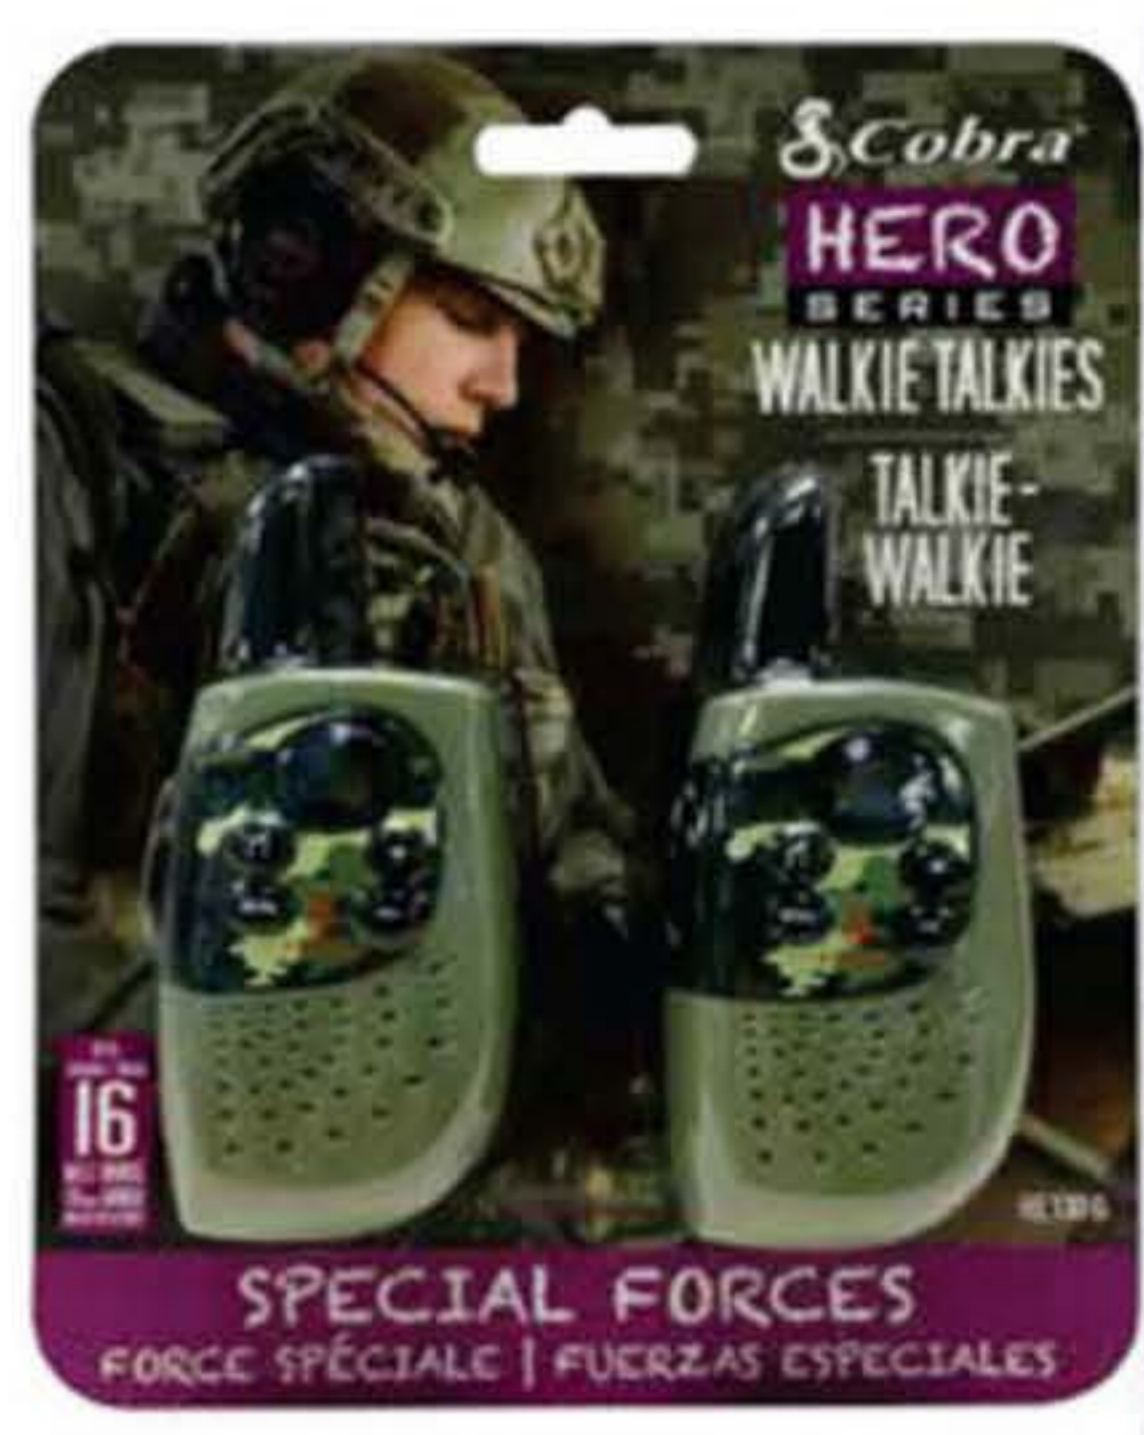

SPECIAL BUY
$19⁹⁹ Was $39.99
RE-FUEL® WATER BOTTLE SPEAKER (300373478)